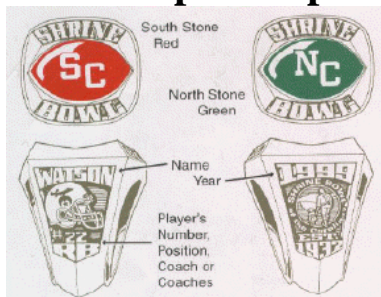

# Shrine Bowl – NC/SC Championship Ring

## Ordering Information

Name: \_\_\_\_\_ Phone #: \_\_\_\_\_

Address: \_\_\_\_\_ City/ST/Zip: \_\_\_\_\_

Ring Size: \_\_\_\_\_ Initials: \_\_\_\_\_ State: NC or SC

Player or Coach Player #: \_\_\_\_\_ Position: \_\_\_\_\_ Year: \_\_\_\_\_